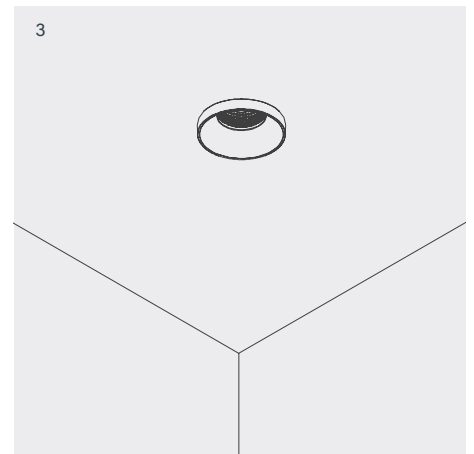

101 06 0001--:---
Mono 060 Type 1

8W 240V-AC
Class III
IP44

Cut-Out
55mm Round x 90mm Depth

LED Power Supply 180mA Included
P&F + Fast Connector

Installation

- 1 Cut mounting hole
- 2 Plug luminaire into driver
- 3 Twist spring blades and insert into ceiling