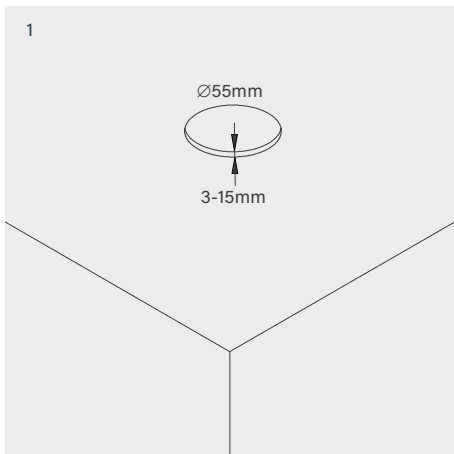

101 06 0001--:---
Mono 060 Type 1

8W 240V-AC
Class III
IP44

Cut-Out
55mm Round x 90mm Depth

LED Power Supply 180mA Included
P&F + Fast Connector

Installation

- 1 Cut mounting hole
- 2 Plug luminaire into driver
- 3 Twist spring blades and insert into ceiling