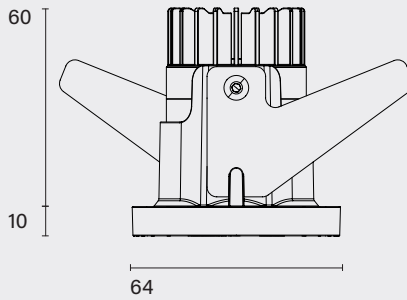

101 06 0001--:---
Mono 060 Type 1

8W 240V-AC
Class III
IP44

Cut-Out
55mm Round x 90mm Depth

LED Power Supply 180mA Included
P&F + Fast Connector

Installation

- 1 Cut mounting hole
- 2 Plug luminaire into driver
- 3 Twist spring blades and insert into ceiling