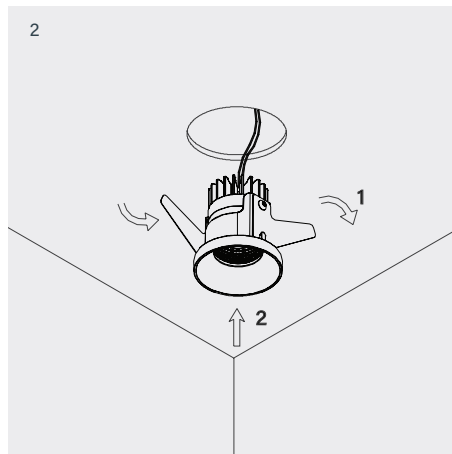

101 06 0001--:---
Mono 060 Type 1

8W 240V-AC
Class III
IP44

Cut-Out
55mm Round x 90mm Depth

LED Power Supply 180mA Included
P&F + Fast Connector

Installation

- 1 Cut mounting hole
- 2 Plug luminaire into driver
- 3 Twist spring blades and insert into ceiling